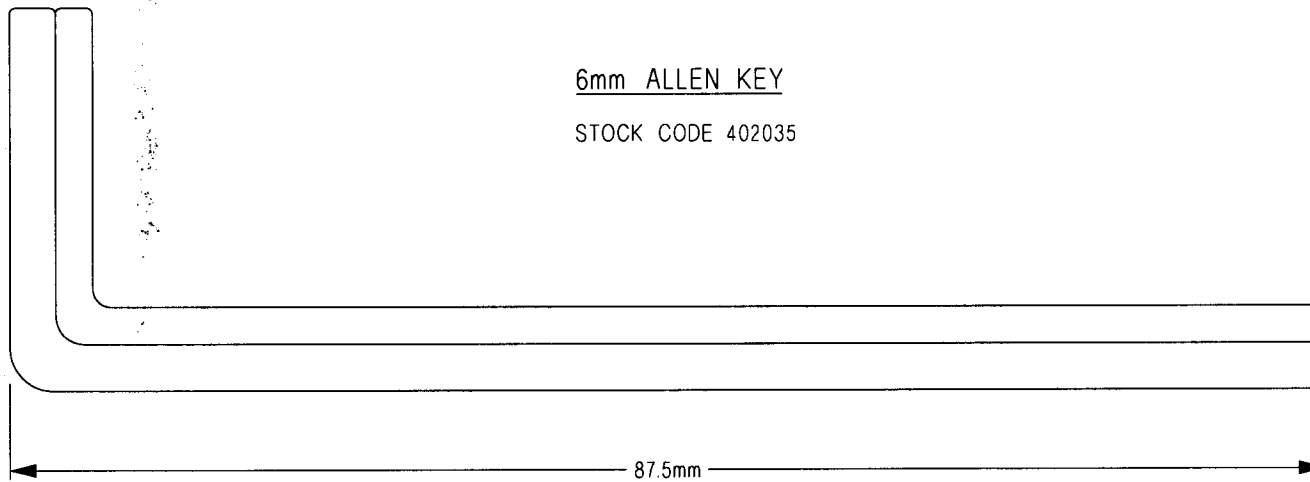

M10 SCREW
STOCK CODE 402032

6mm ALLEN KEY
STOCK CODE 402035

MATERIALS:

- STAINLESS STEEL
GRADE 304 BOLT
- STAINLESS STEEL
ALLEN KEY GRADE 304

DES	R.CLEOPAS	POWER STANDARD DRAWING	
DRN	A.SCHMID	MISCELLANEOUS	
CKD	R.CLEOPAS	M10 SECURITY SCREW	
APPD	M.BOCK	FOR STREET LIGHT AND LV PILLARS	
SCALE	N.T.S.	A3	DRAWING NUMBER
ISSUED	JUNE'04		
ALL DIM.	IN mm	DRAWING NUMBER	
DRAFTING STANDARD TO A.S.1100		CAD PRODUCT - DO NOT AMEND MANUALLY	