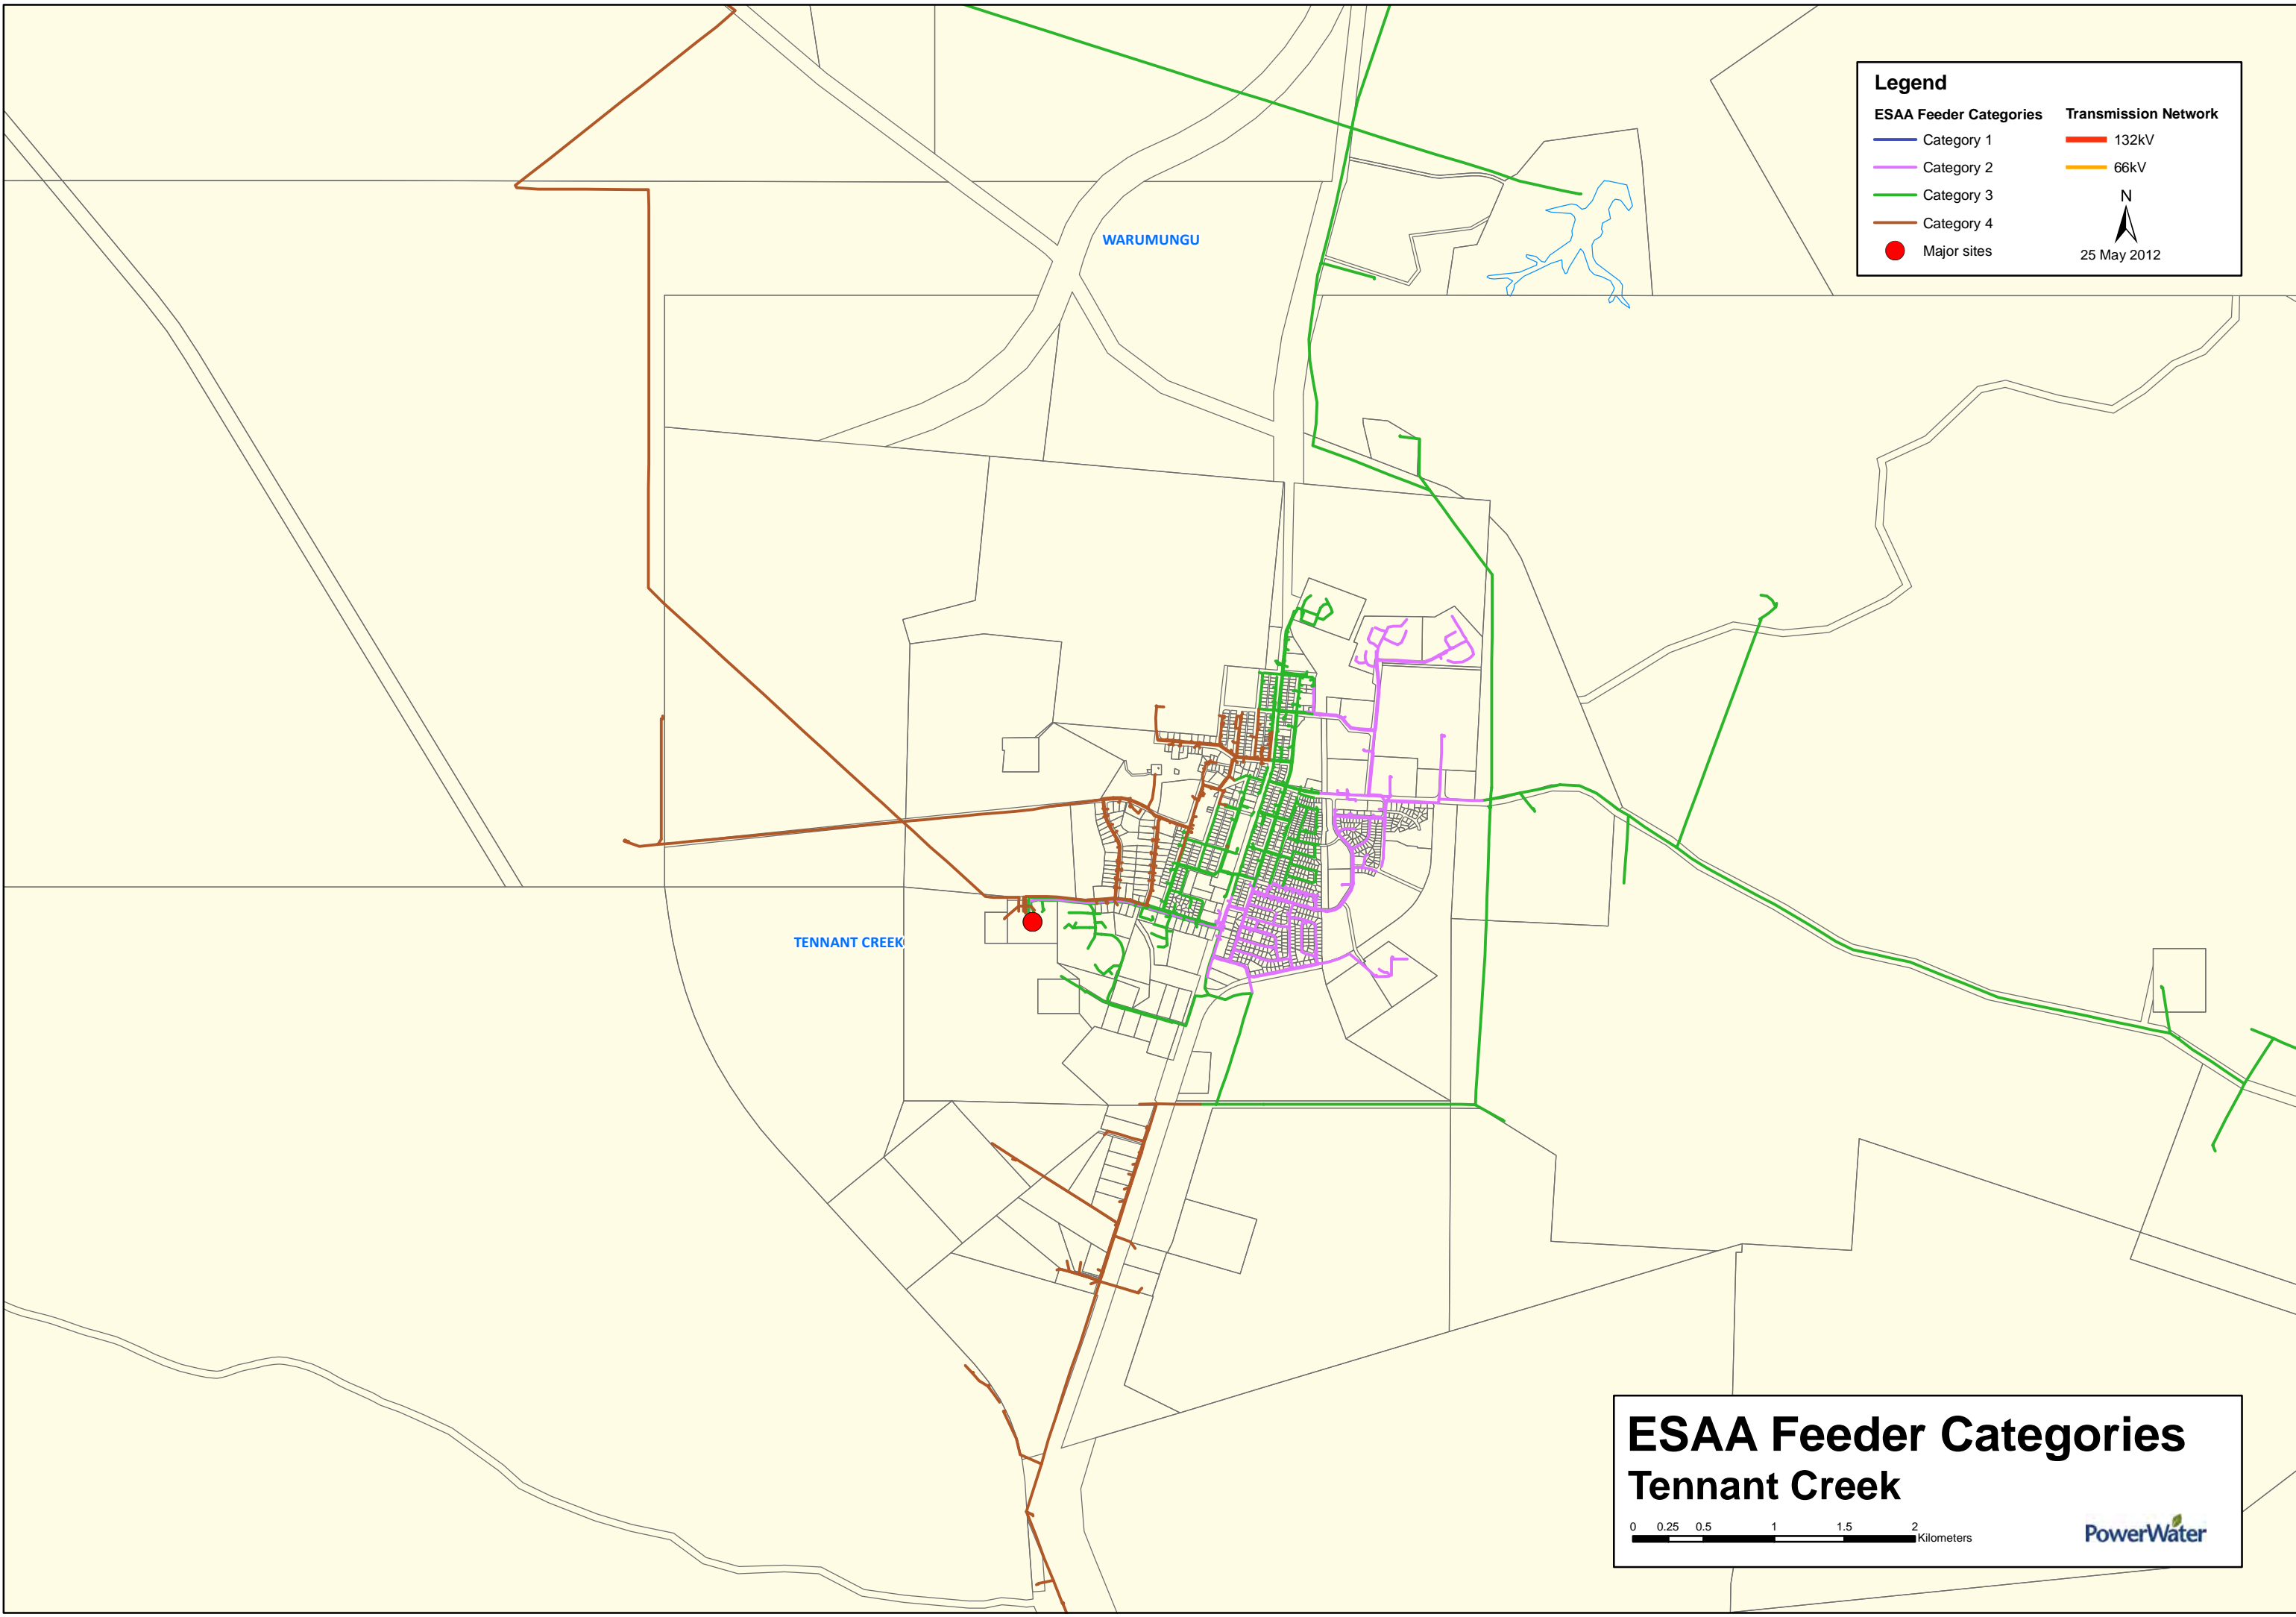

Legend

ESAA Feeder Categories	Transmission Network
Category 1	132kV
Category 2	66kV
Category 3	
Category 4	
Major sites	

N
25 May 2012

**ESAA Feeder Categories
Tennant Creek**

0 0.25 0.5 1 1.5 2 Kilometers

PowerWater