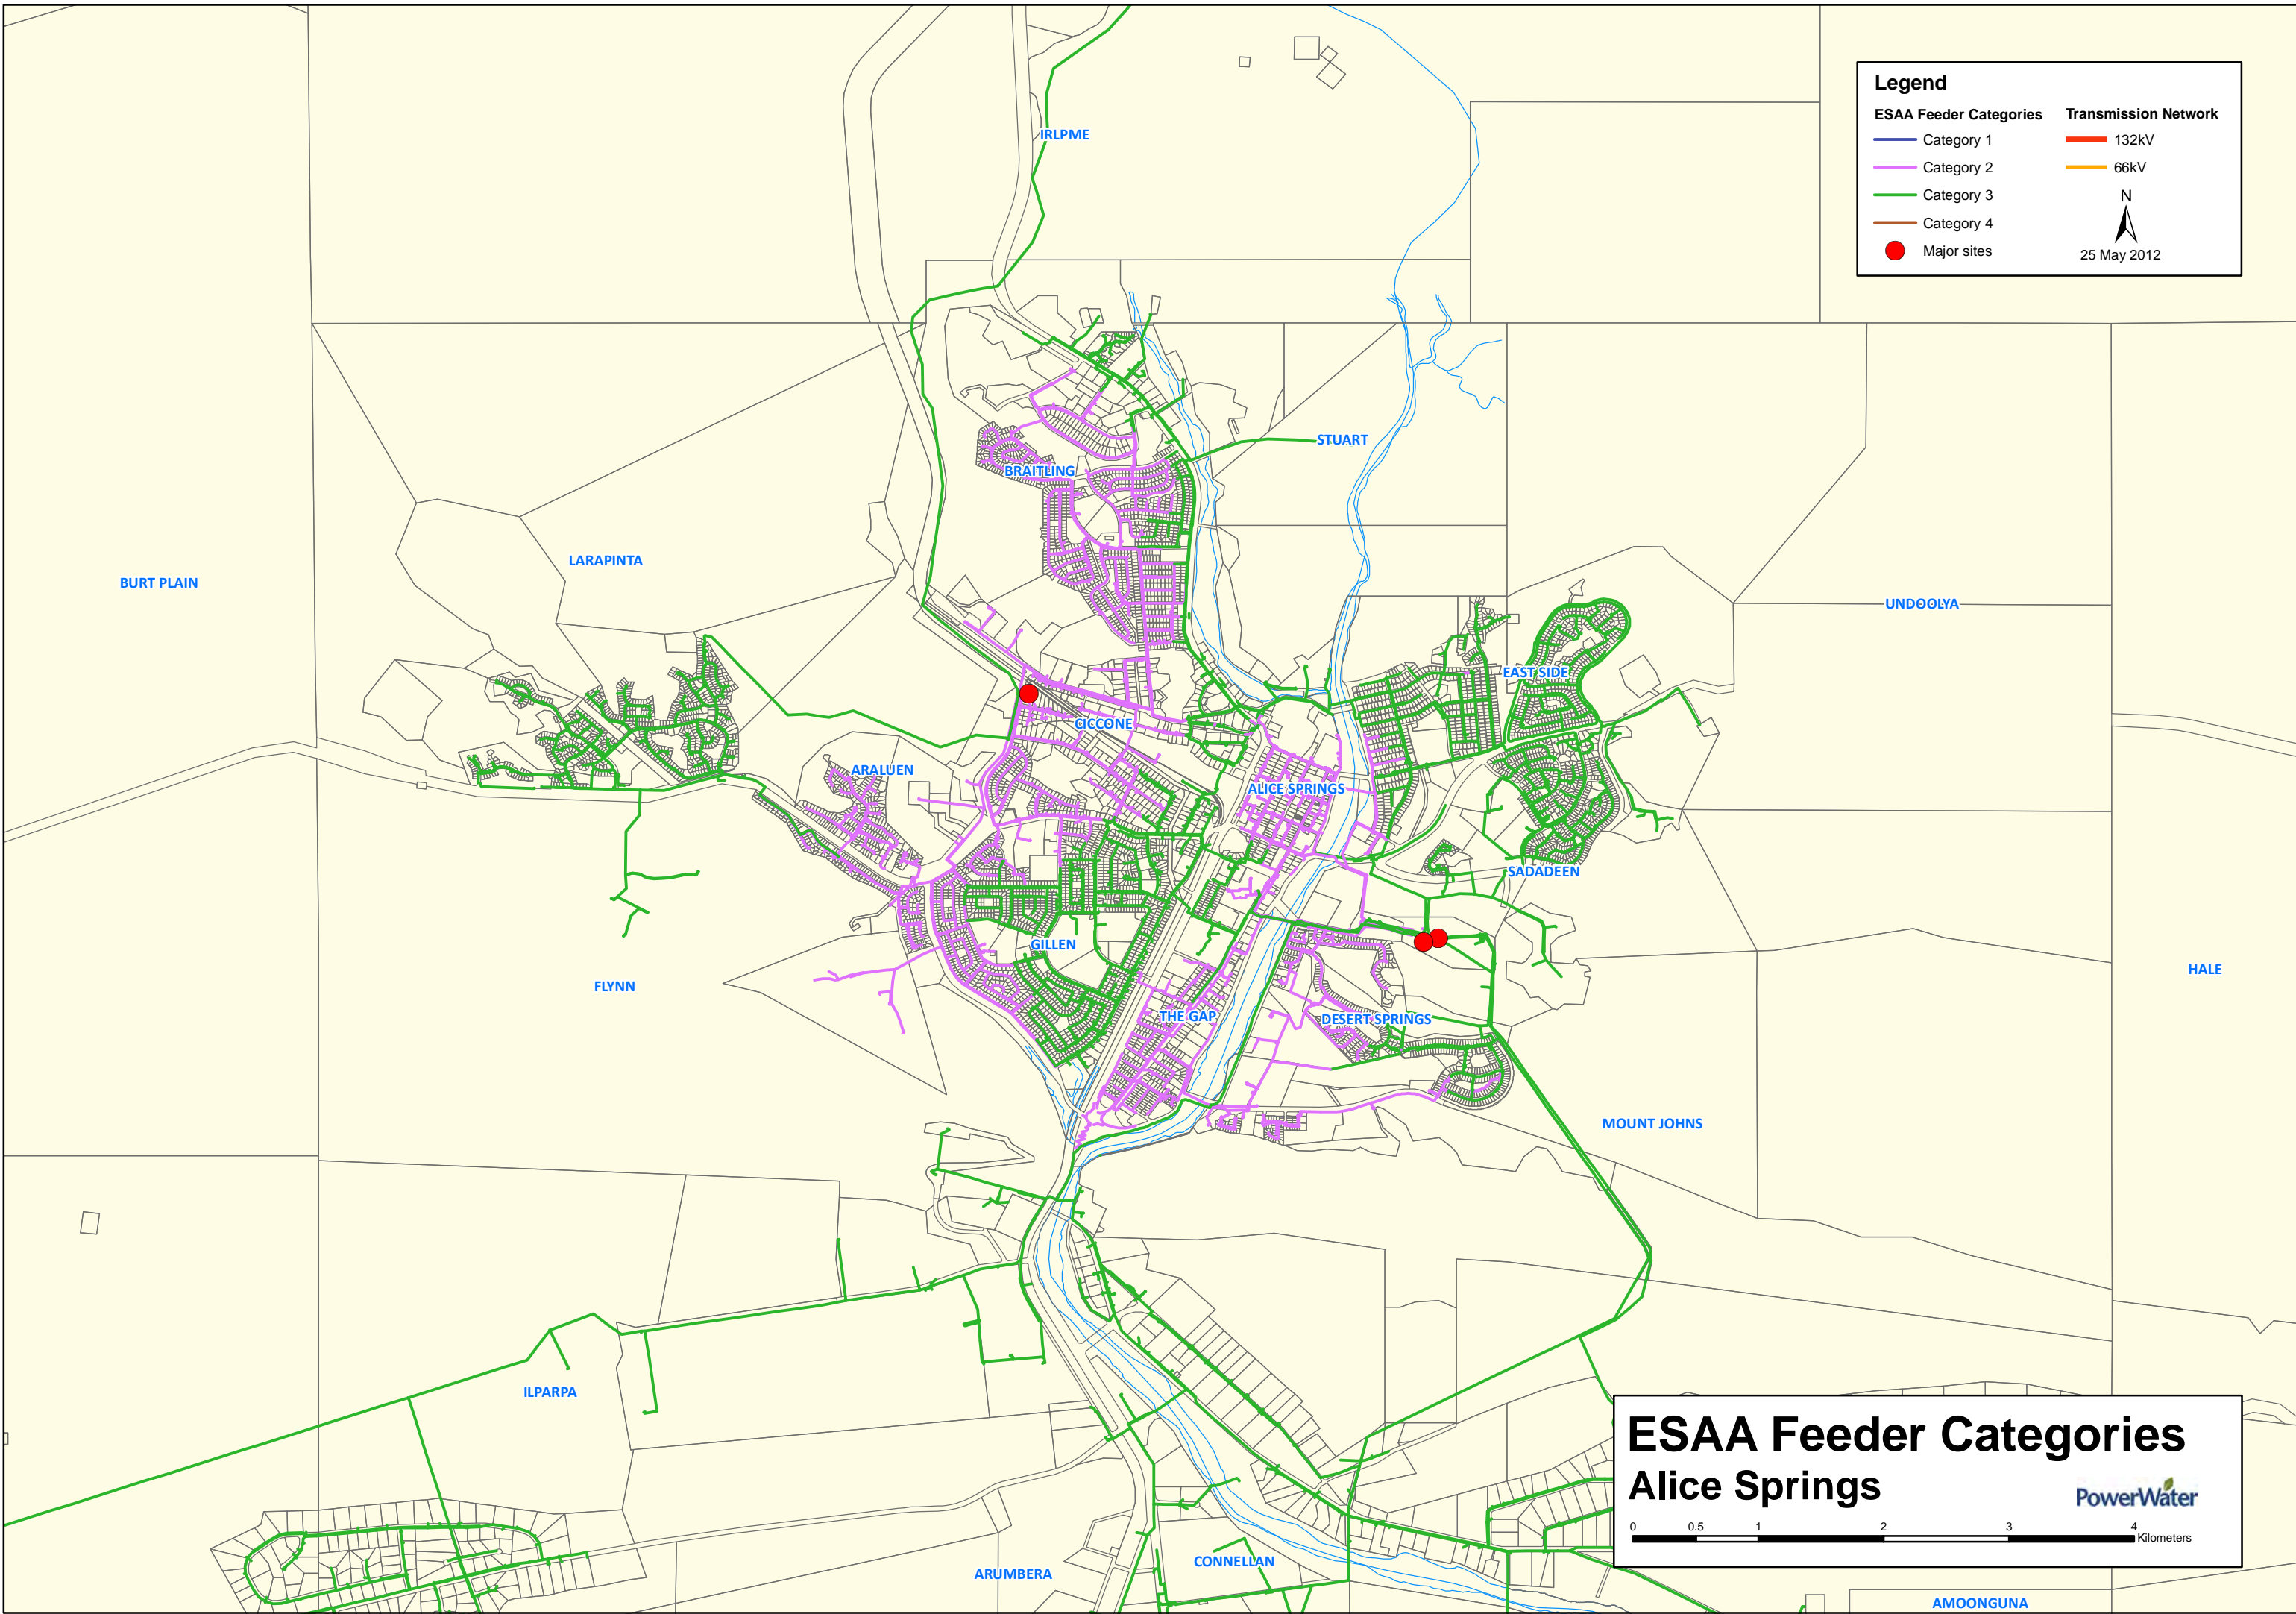

Legend

ESAA Feeder Categories	Transmission Network
 Category 1	 132kV
 Category 2	 66kV
 Category 3	
 Category 4	
 Major sites	

N
25 May 2012

**ESAA Feeder Categories
Alice Springs**

0 0.5 1 2 3 4 Kilometers