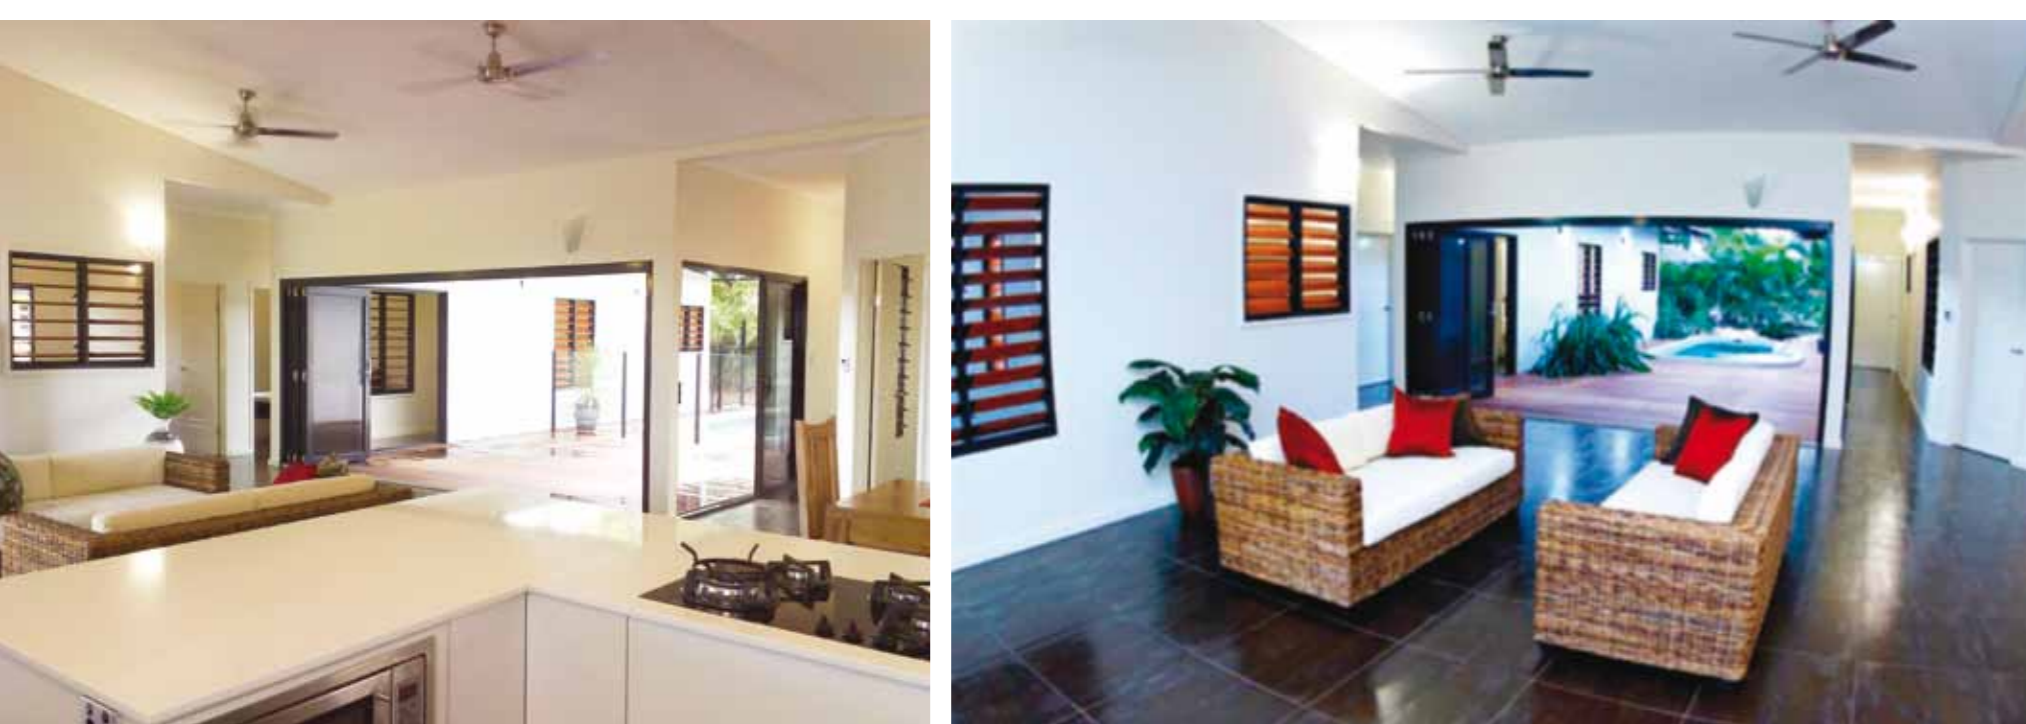

Brolga Homes Pty Ltd Port Douglas comes to the Territory

Resort-style living and climate-friendly design go hand-in-hand in Brolga Homes Pty Ltd's Port Douglas home.

The home design has achieved an energy assessment rating of 7.1 stars, far 'friendlier' than the 5 stars required to build in major southern cities.

Passive solar design is used to keep the sun off windows. A swimming pool in the 'core' of the home creates cooling breezes in the living areas. The landscaping features native plants and garden beds were mulched with waste gyprock.

The Port Douglas has already won a number of Northern Territory awards, including the Housing Industry Association's Greensmart Energy Efficient Housing Award.

PowerWater